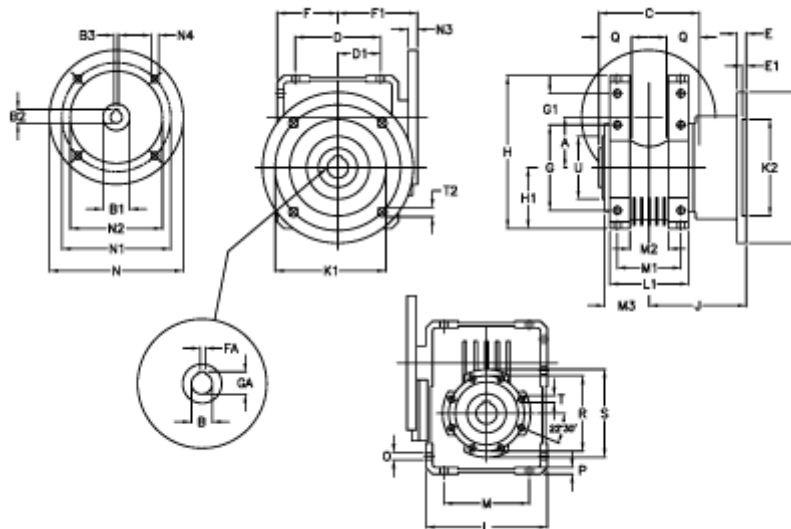

Article number: 392211003044536

Description: Worm Gear with Torque Limiter
W110 L2-UF-30-P112 B5

Measures

A = 110.10	E = 20	H = 308.0	M = 184	N4 = 13	U = 130
B = 42	E1 = 12	H1 = 125.0	M1 = 115	O = 14.0	
B1 E7 = 28	F = 125	J = 179.5	M2 = 69	P = 14	
B2 = 31.3	F1 = 151	K = 280	M3 = 73	Q = 45	
B3 H9 = 8	FA = 12	K1 = 230	N = 250	R = 165	
C = 155	G = 184	K2 = 170	N1 = 215	S = 200	
D = 174.0	G1 = 58.0	L = 250	N2 = 180	T = M12x19	
D1 = 82.0	GA = 45.3	L1 = 143	N3 = 13.0	T2 = 13.0	